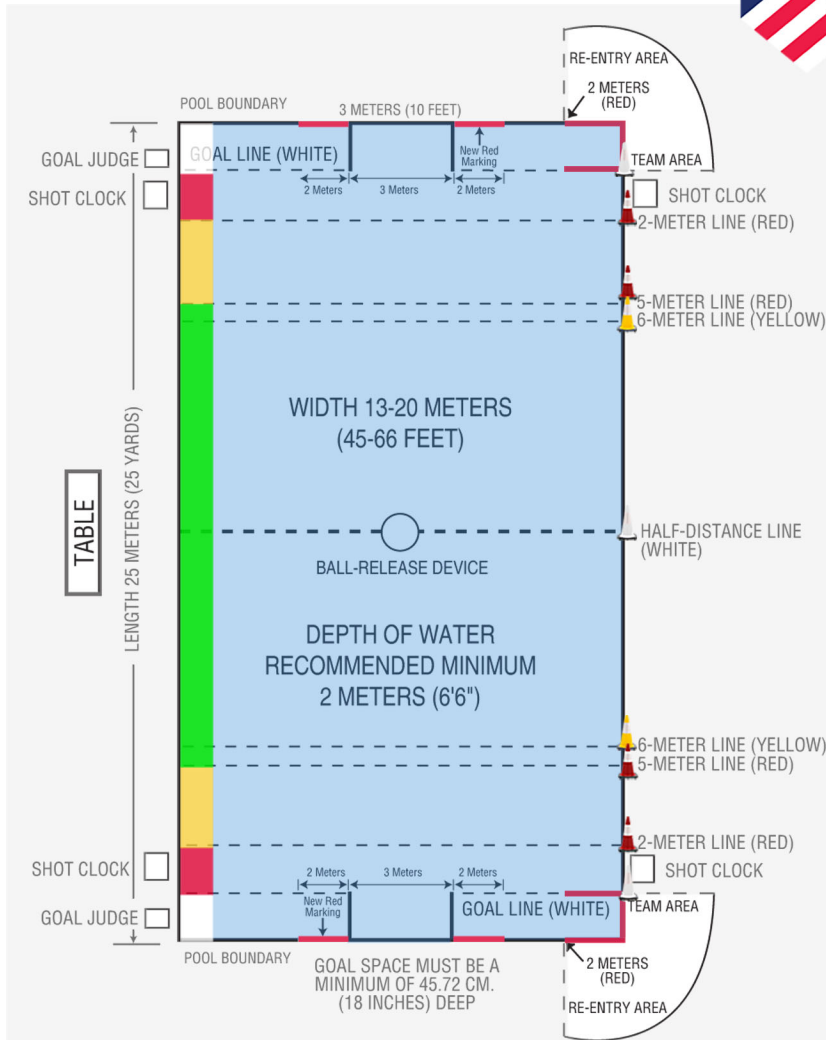

WATER POLO

Wall-mounted Goal Pool

PLAY.
PERFORM.
COMPETE.
TOGETHER.

Floating Goal Pool

NOTE: Distance from goal line to pool wall recommended to be a minimum of 1.66 meters.