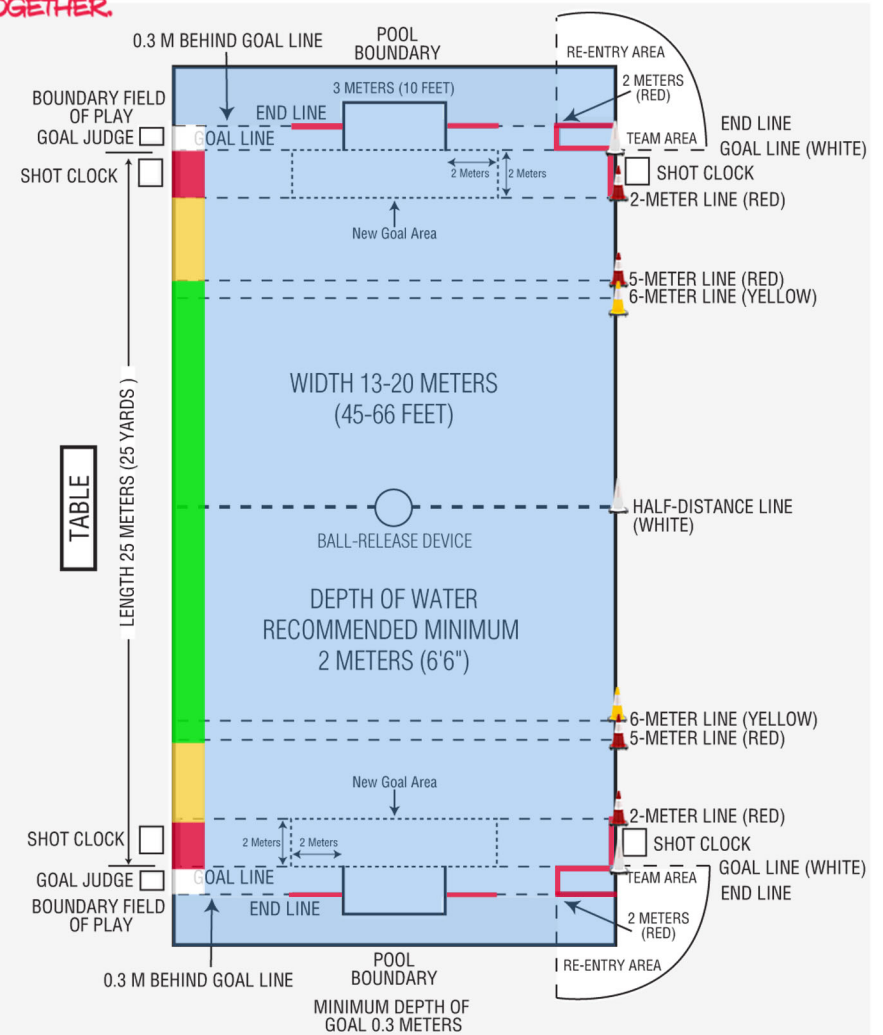

WATER POLO

Wall-mounted Goal Pool

PLAY.
PERFORM.
COMPETE.
TOGETHER.

Floating Goal Pool

NOTE: Distance from goal line to pool wall recommended to be a minimum of 1.66 meters.